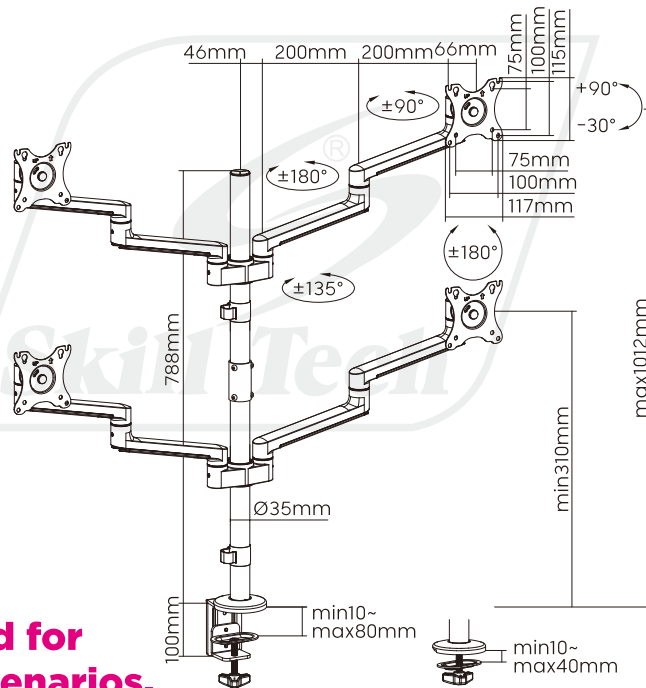

SH72 C048

Articulating Monitor Arm

Fits most 17"-32" flat Monitors

Screen Size
17"-32"

VESA Compatible
75x75 100x100

Weight Capacity
6kg/13.2lbs

Tilt Range
+90° - -30°

Swivel Range
+90° - -90°

Screen Rotation
+180° - -180°

Cable Management

Exceptionally designed for premium workplace scenarios.

Cable Management
keeps desktop free of
cords and clutter.

Clamp / Grommet Base

VESA Plate with Keyhole Slots
provide quick monitor installation.